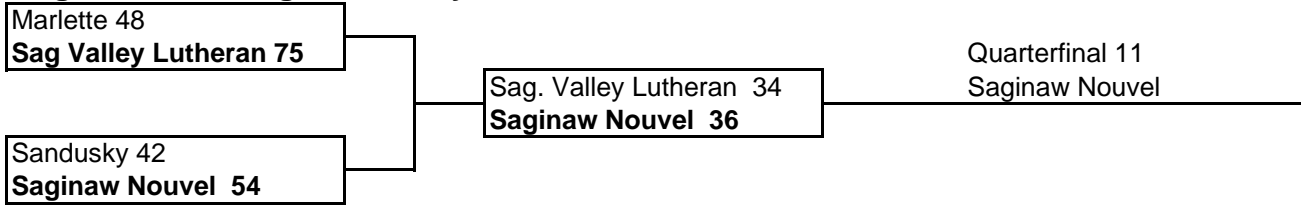

Regional 13 at Carrollton

Regional 22 at Saginaw Valley Lutheran

Regional 28 at Bay City All Saints